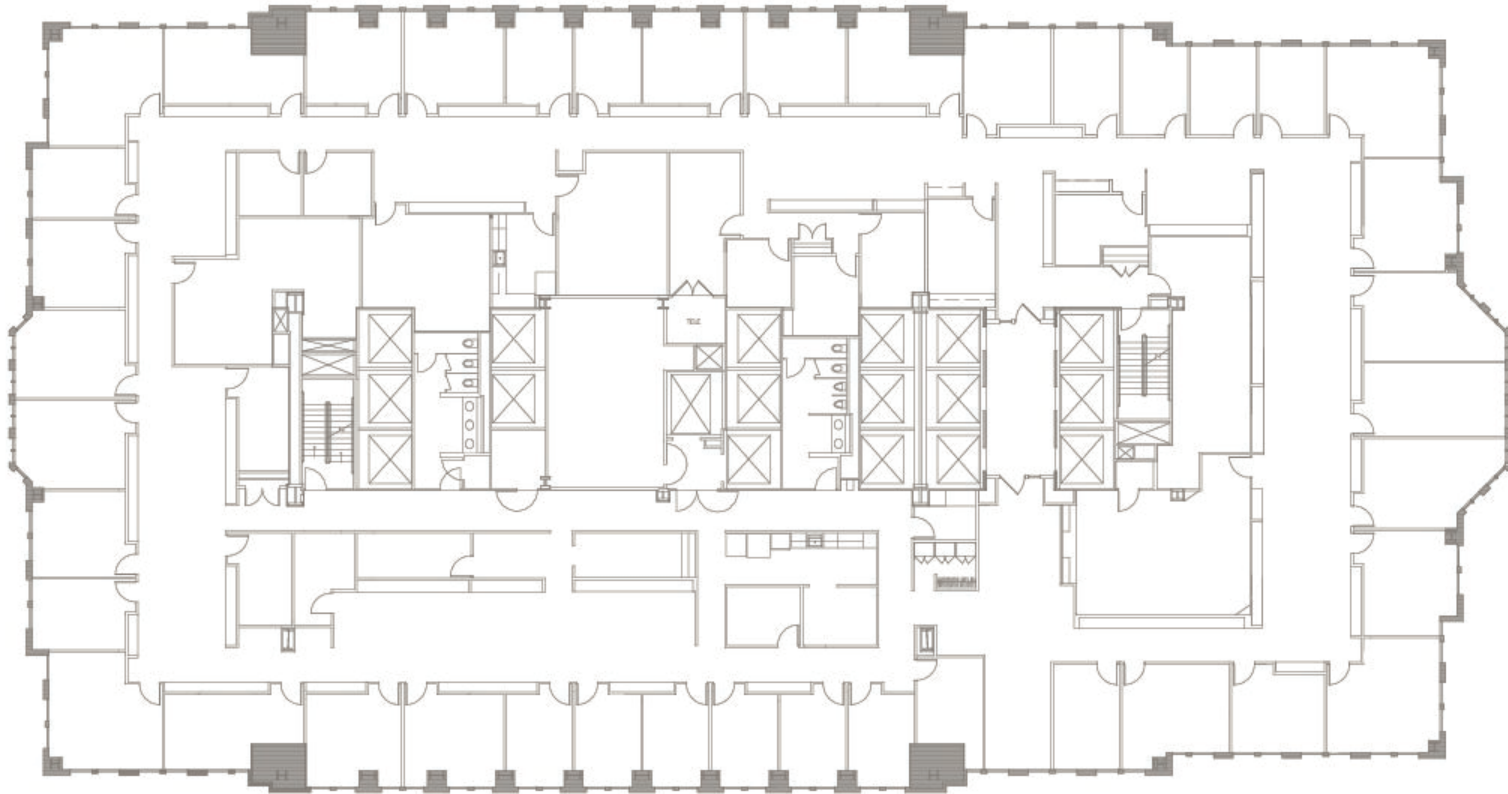

SUITE 3000

22,895 RSF

WELLS FARGO
— CENTER —

Brian Wasserman

+1 952 924 4681

brian.wasserman@cbre.com

Joe Conzemius

+1 952 924 4639