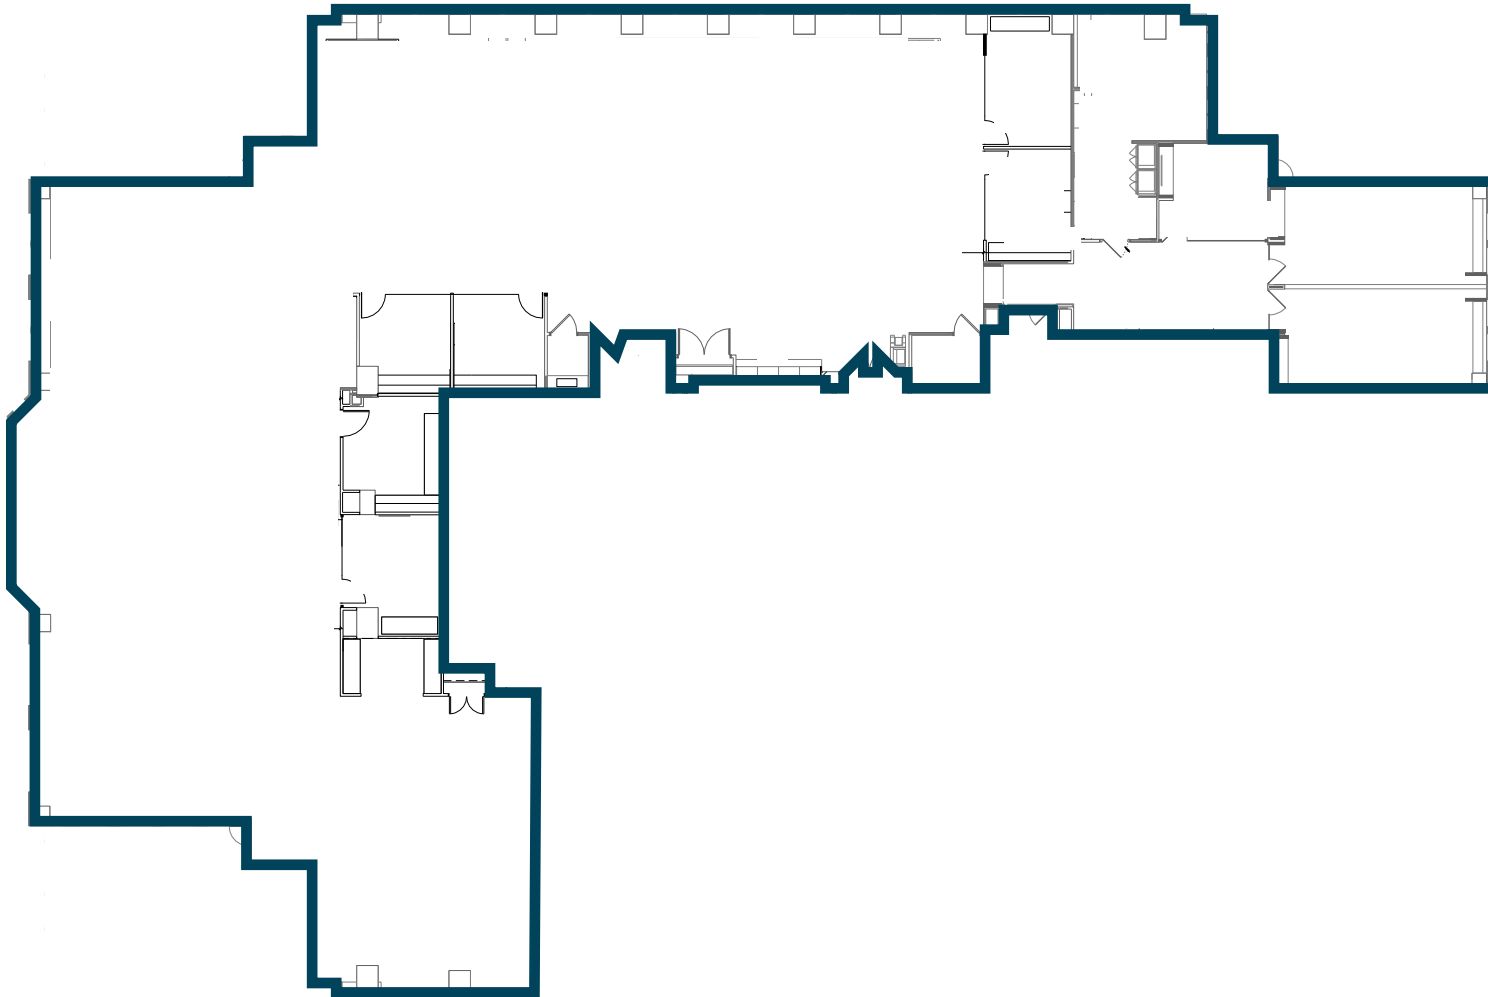

# FLOOR 47

11,197 SF

WELLS FARGO  
— CENTER —

**Brian Wasserman**

+1 952 924 4681

brian.wasserman@cbre.com

**Joe Conzemius**

+1 952 924 4639