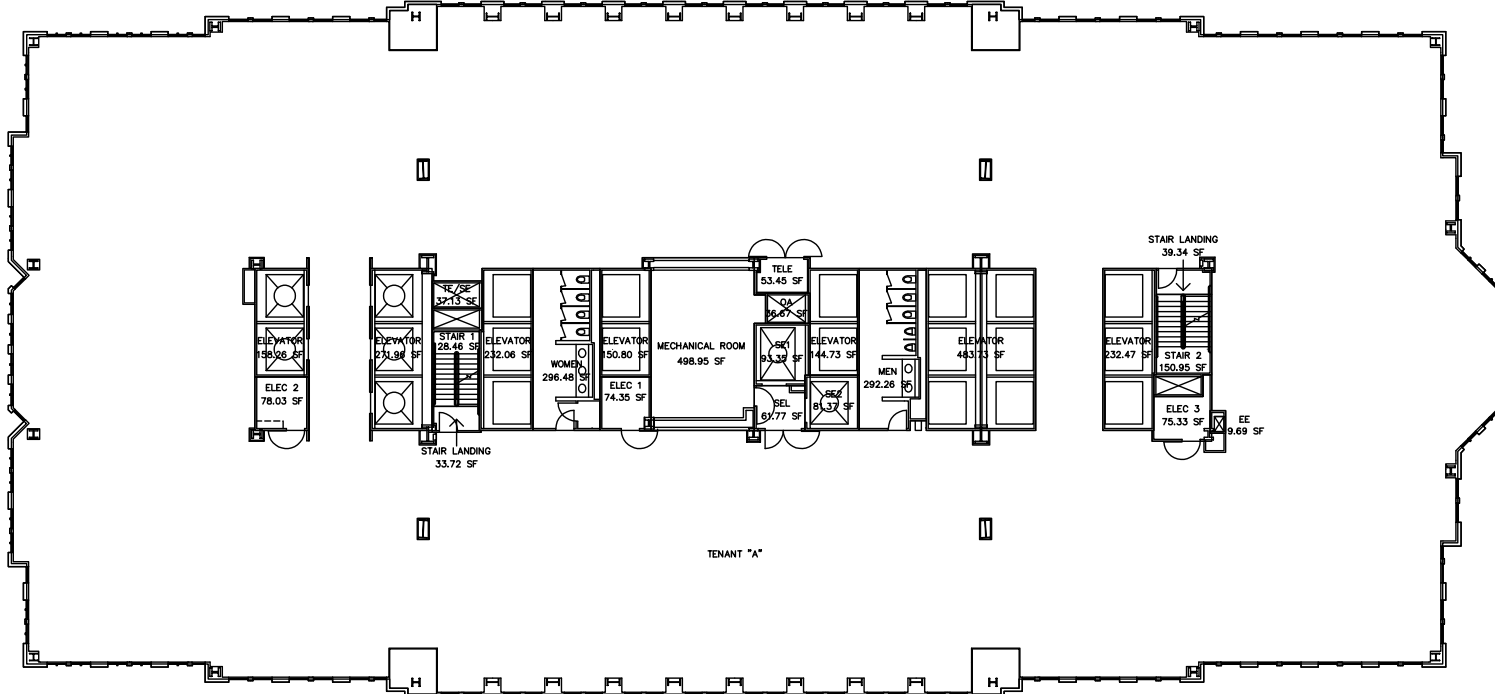

SUITE 1300

25,669 RSF

WELLS FARGO
— CENTER —

VIEW IN 3D!

Brian Wasserman
+1 952 924 4681
brian.wasserman@cbre.com

Joe Conzemius
+1 952 924 4639
joseph.conzemius@cbre.com

Ann Rinde
+1 612 961 3652
ann.rinde@cbre.com