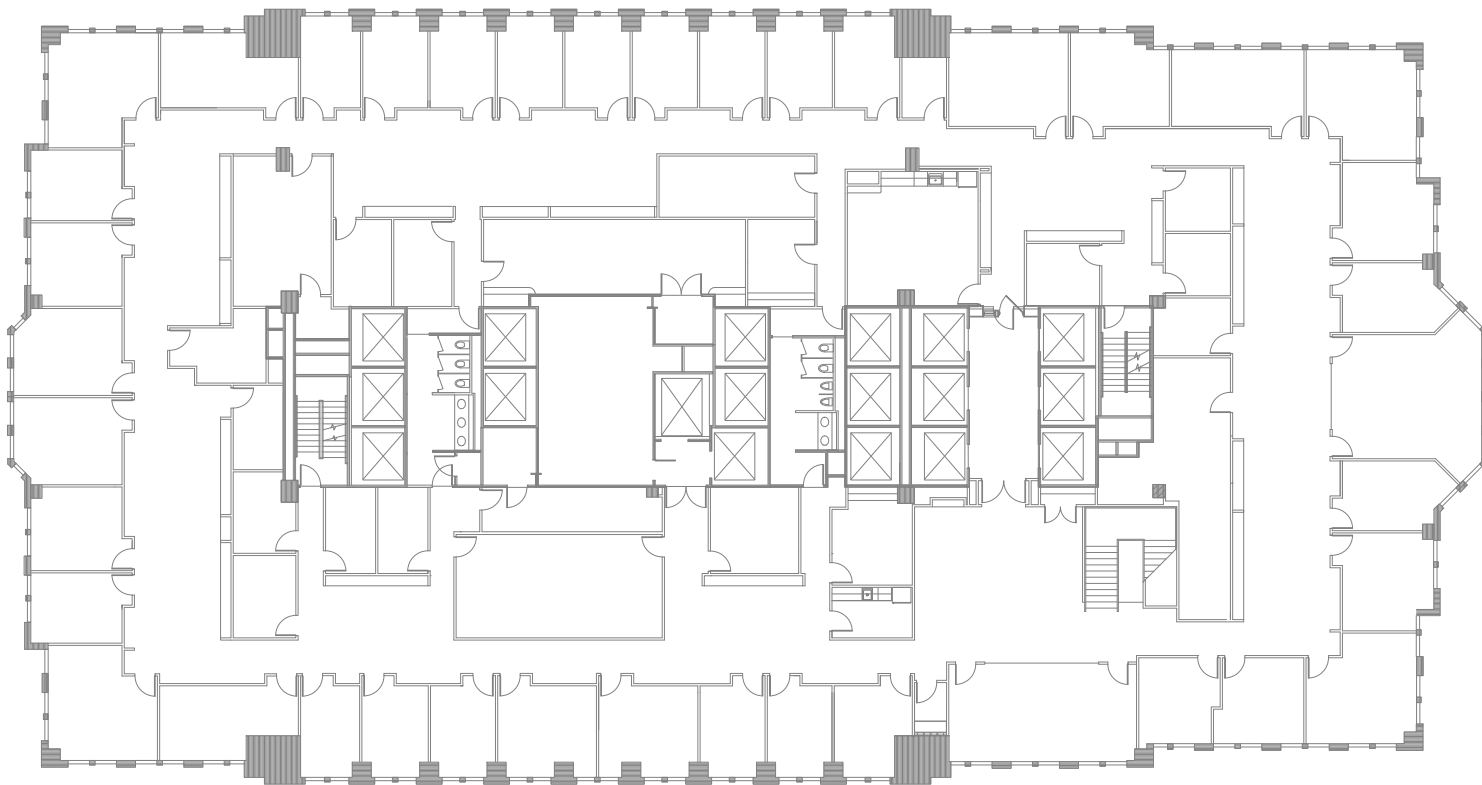

SUITE 3100

22,890 RSF

WELLS FARGO
— CENTER —

Brian Wasserman

+1 952 924 4681

brian.wasserman@cbre.com

Joe Conzemius

+1 952 924 4639