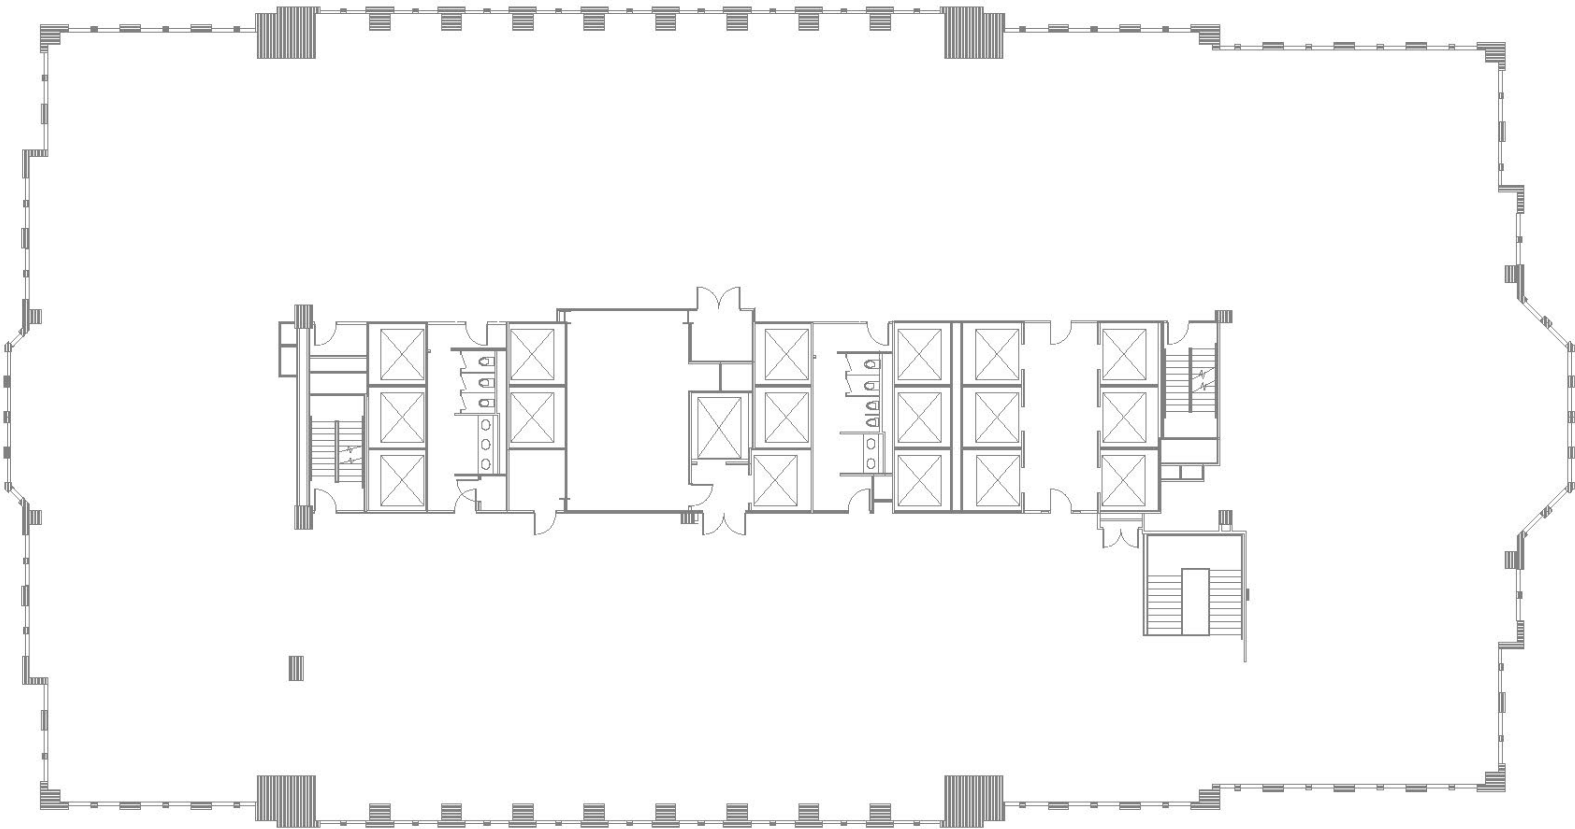

Wells Fargo Center

SUITE 3200

22,882 RSF

Brian Wasserman

+1 952 924 4681

brian.wasserman@cbre.com

Joe Conzemius

+1 952 924 4639