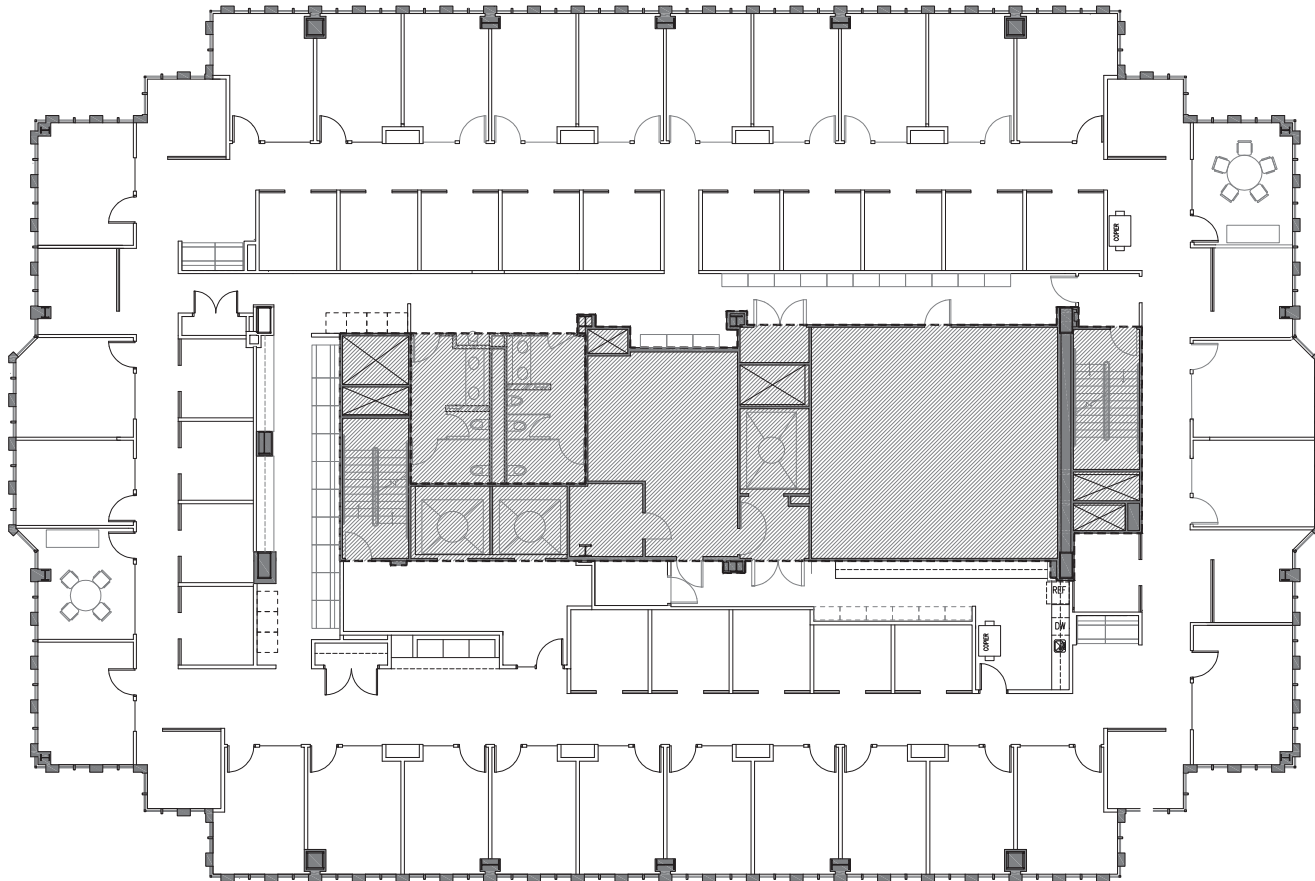

Wells Fargo Center

SUITE 5300

12,883 RSF

Brian Wasserman

+1 952 924 4681

brian.wasserman@cbre.com

Joe Conzemius

+1 952 924 4639