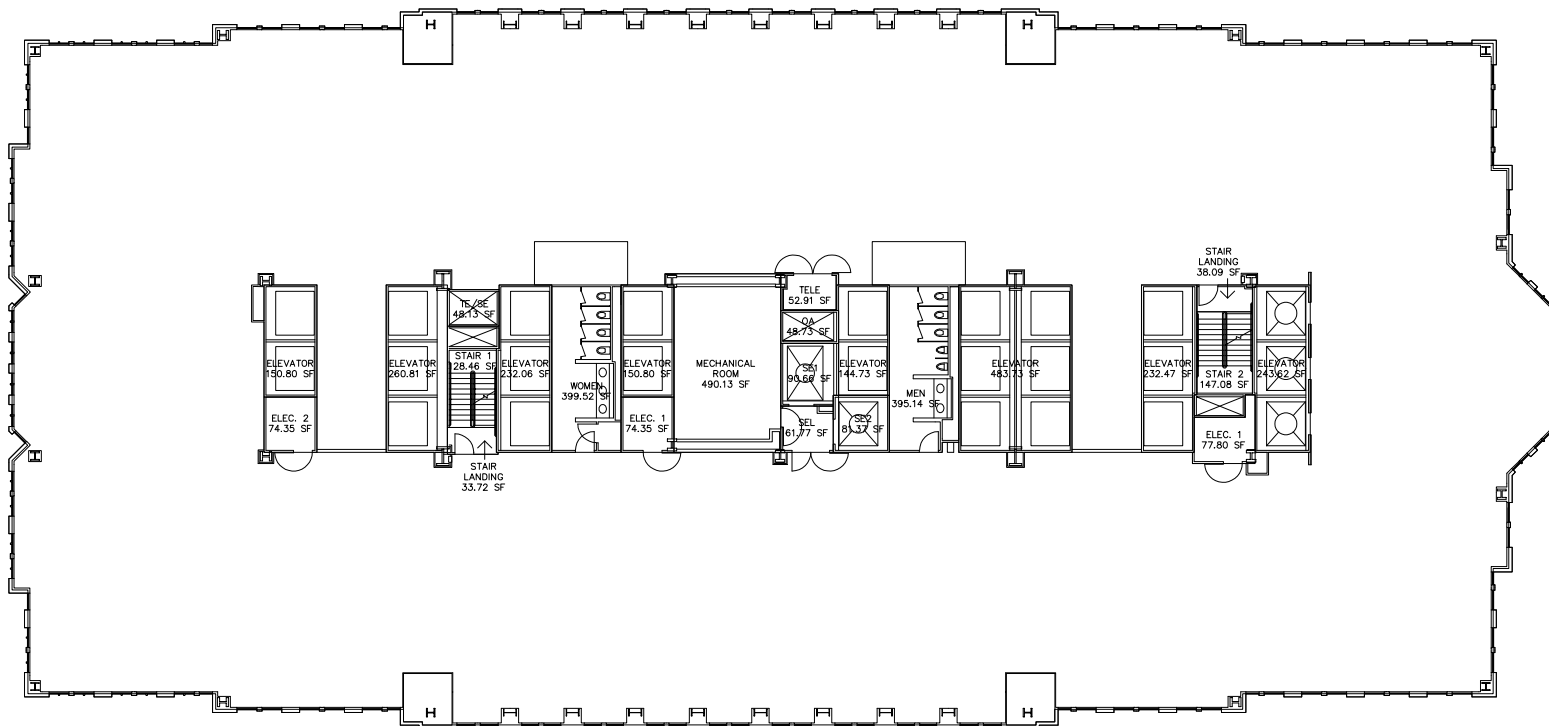

# SUITE 800

25,427 RSF

WELLS FARGO  
— CENTER —

VIEW IN 3D!

**Brian Wasserman**  
+1 952 924 4681  
brian.wasserman@cbre.com

**Joe Conzemius**  
+1 952 924 4639  
joseph.conzemius@cbre.com

**Ann Rinde**  
+1 612 961 3652  
ann.rinde@cbre.com